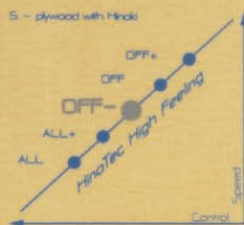

MinoTec OFF-

PERFECT BALANCE BETWEEN SPEED AND CONTROL.

Hinotec OFF - blade suits to any game style. Surprisingly dynamic for a blade of this category, it can also satisfy more experienced players, as long as they choose fast coverings, as well as the most polyvalent players seeking responsiveness in his attacks.

cornilleau

MinoTec
OFF-